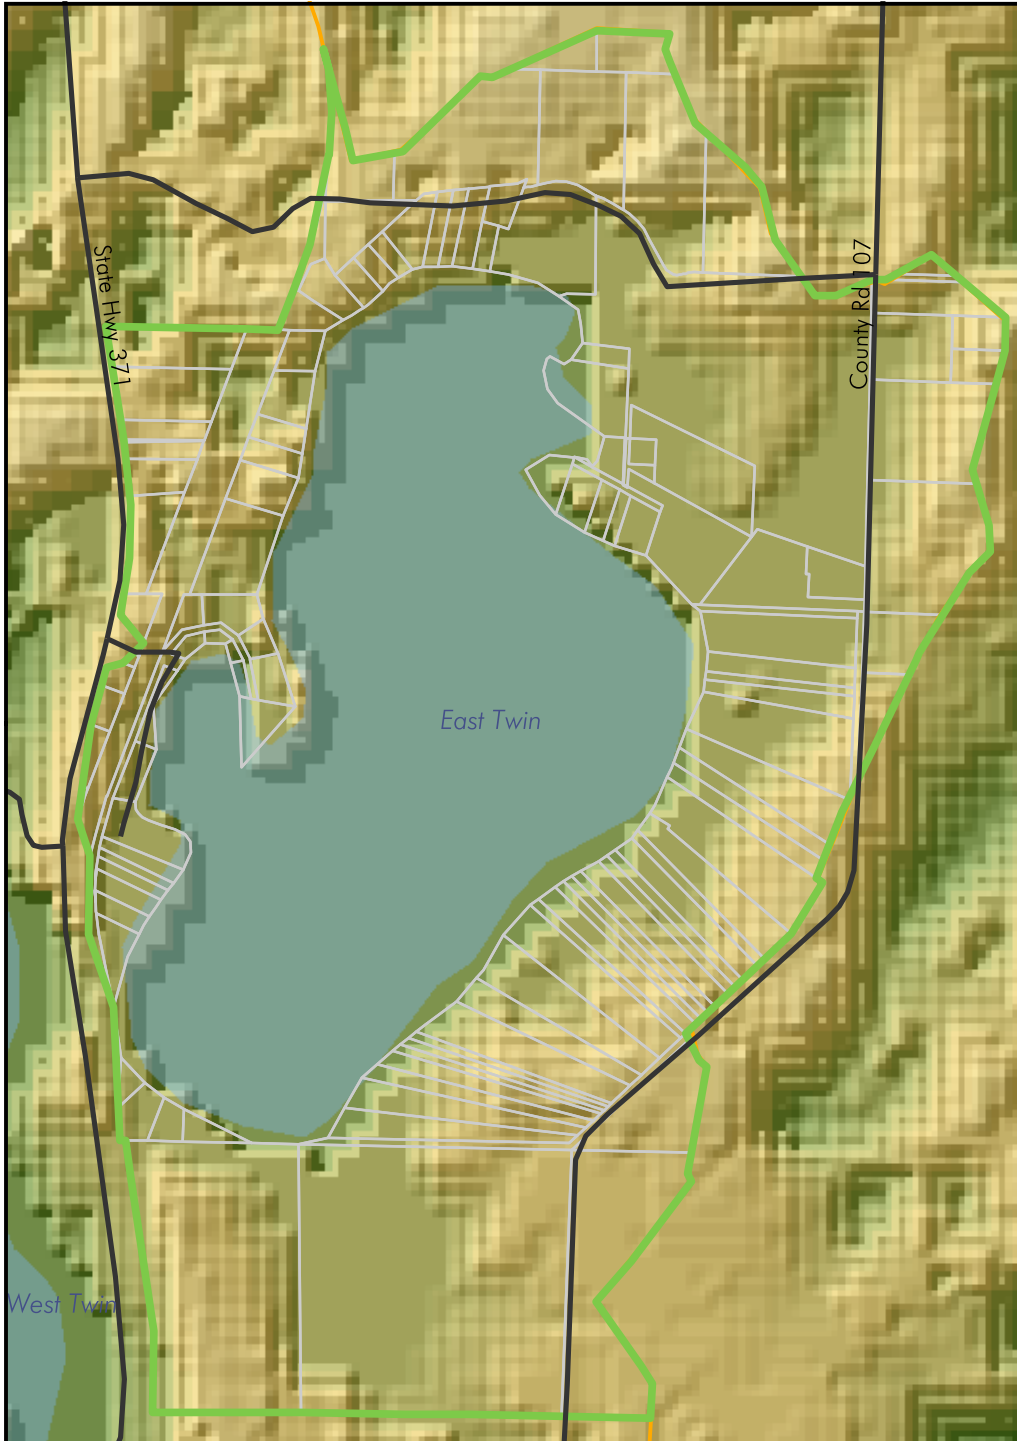

East Twin Lake **Shaded Relief**

Legend

Elevation

High : 1310 feet

Low : 1190 feet

Lakes

East Twin Lake Study Area

Twin Lakes Sub-Watershed

Parcel Boundaries

Roads

0 500 1,000
Feet