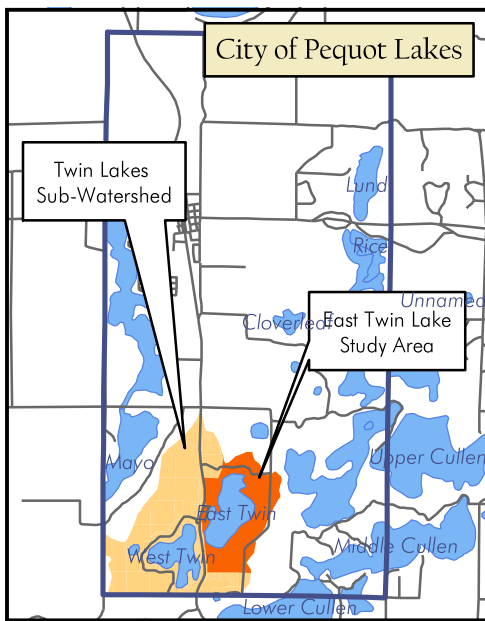

East Twin Lake Watershed Location

Legend

-  Pequot Lakes Boundary
-  Roads
-  East Twin Lake Study Area
-  Lakes
-  Twin Lakes Sub-Watershed

March 2004
 Data Sources: Crow Wing County, Minnesota
 Department of Natural Resources