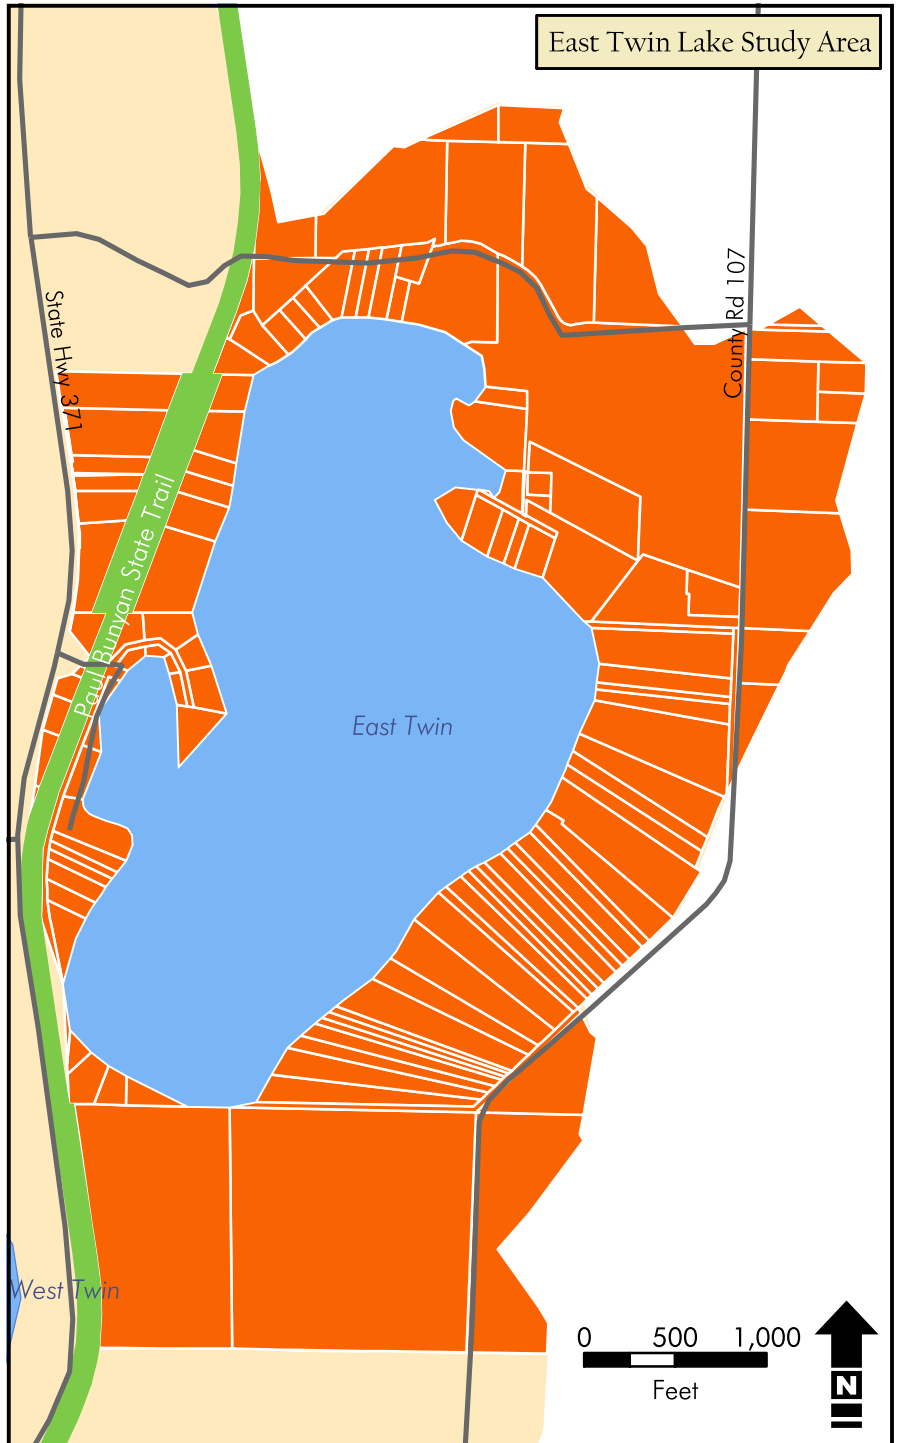

East Twin Lake Watershed Location

Legend

-  Pequot Lakes Boundary
-  Roads
-  East Twin Lake Study Area
-  Lakes
-  Twin Lakes Sub-Watershed

March 2004
 Data Sources: Crow Wing County, Minnesota
 Department of Natural Resources