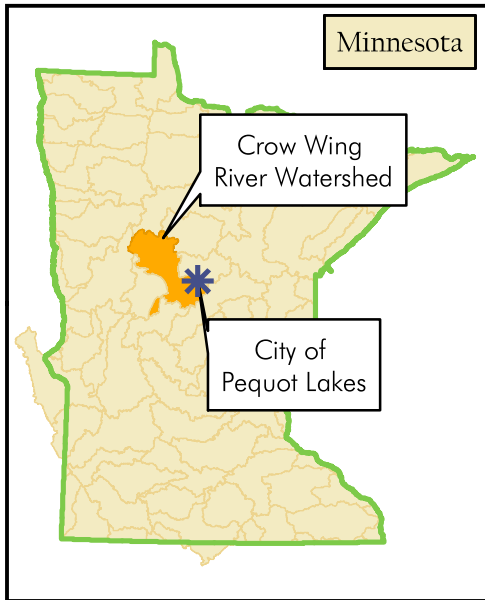

East Twin Lake Watershed Location

Legend

-  Pequot Lakes Boundary
-  Roads
-  East Twin Lake Study Area
-  Lakes
-  Twin Lakes Sub-Watershed

March 2004
 Data Sources: Crow Wing County, Minnesota
 Department of Natural Resources