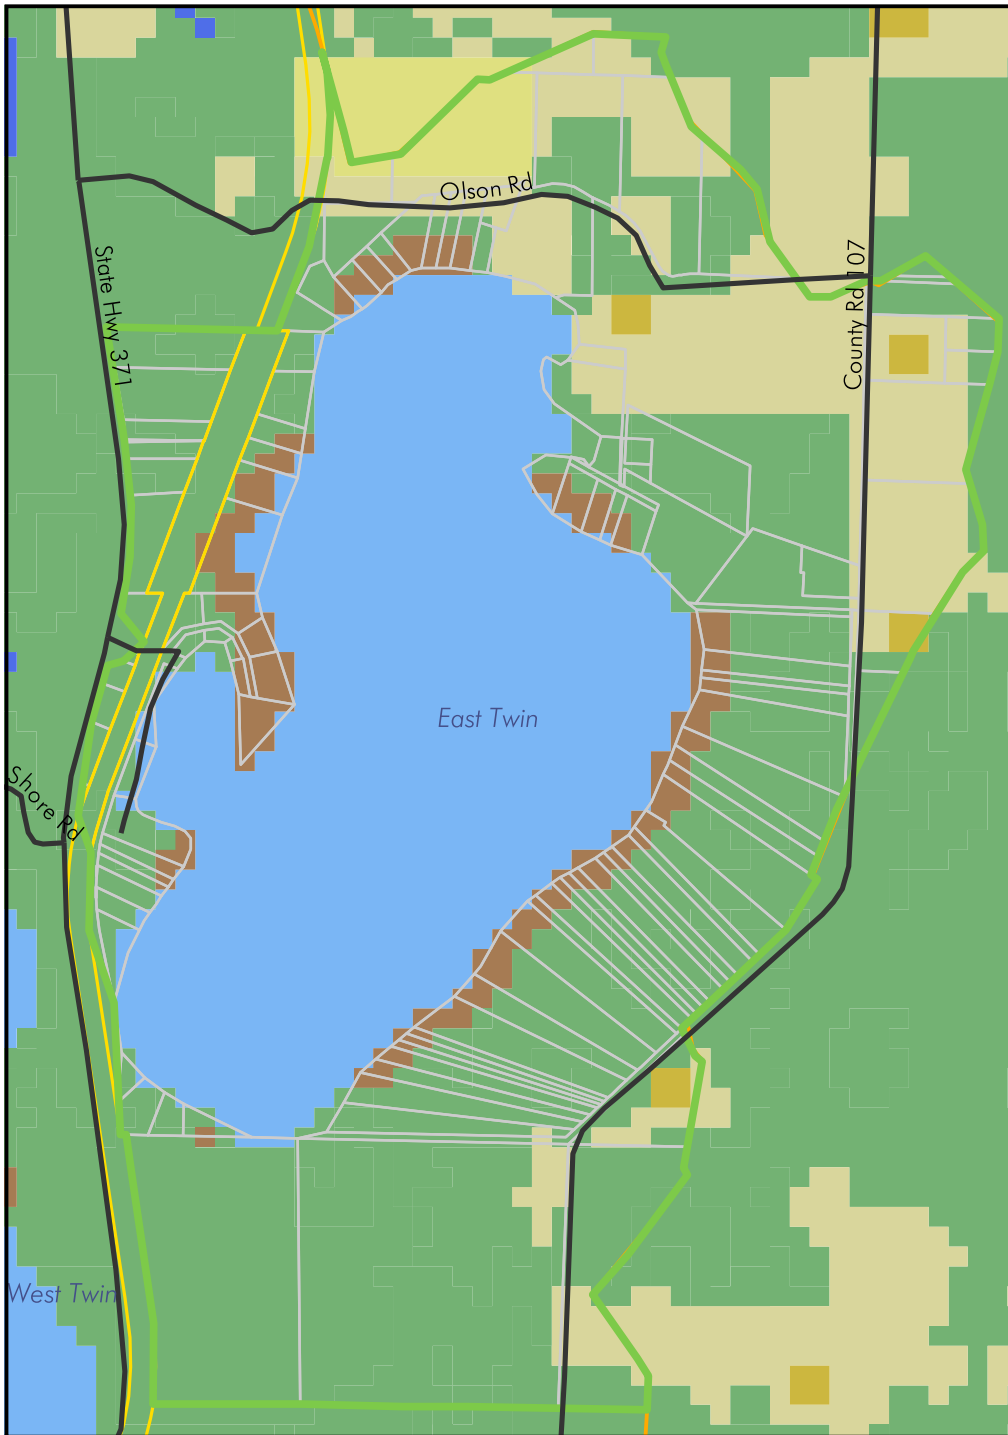

# East Twin Lake Land Use / Land Cover

## Legend

### Land Use / Land Cover

- Forest
- Grassland
- Open water
- Wetlands
- Cultivated land
- Farmsteads / rural residences
- Residential lakeshore development
- Gravel pits and open mines
- East Twin Lake Study Area
- Twin Lakes Sub-Watershed
- Paul Bunyan State Trail
- Parcel Boundaries
- Roads