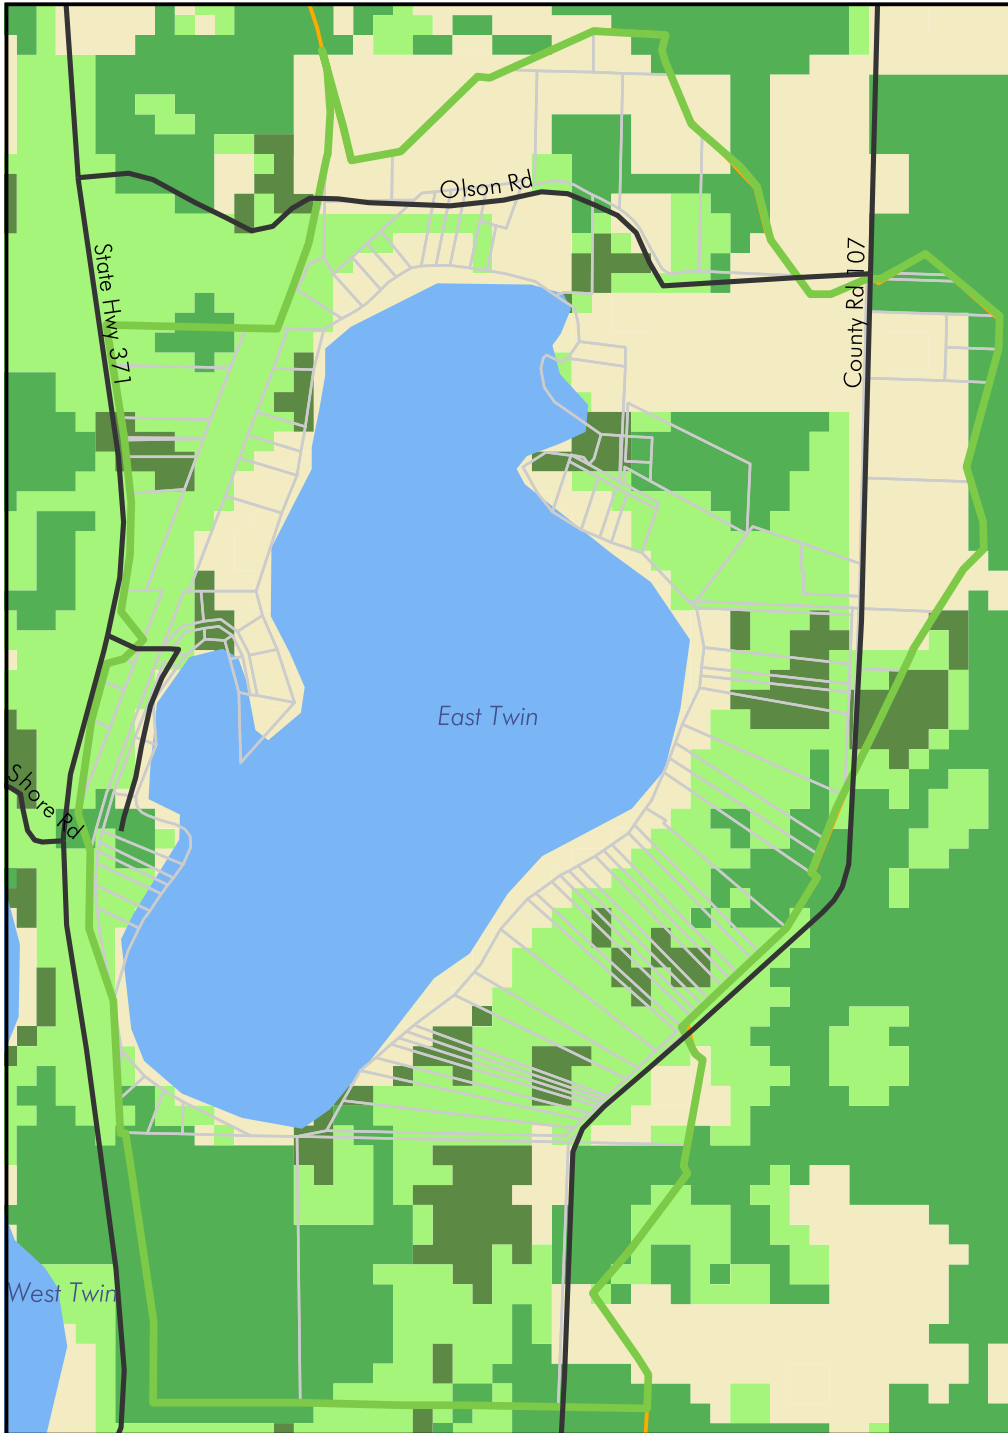

East Twin Lake Forest Cover

Legend

- Coniferous forest
- Deciduous forest
- Mixedwood forest
- Regeneration/Young forests
- All other areas
- East Twin Lake Study Area
- Twin Lakes Sub-Watershed
- Parcel Boundaries
- Roads