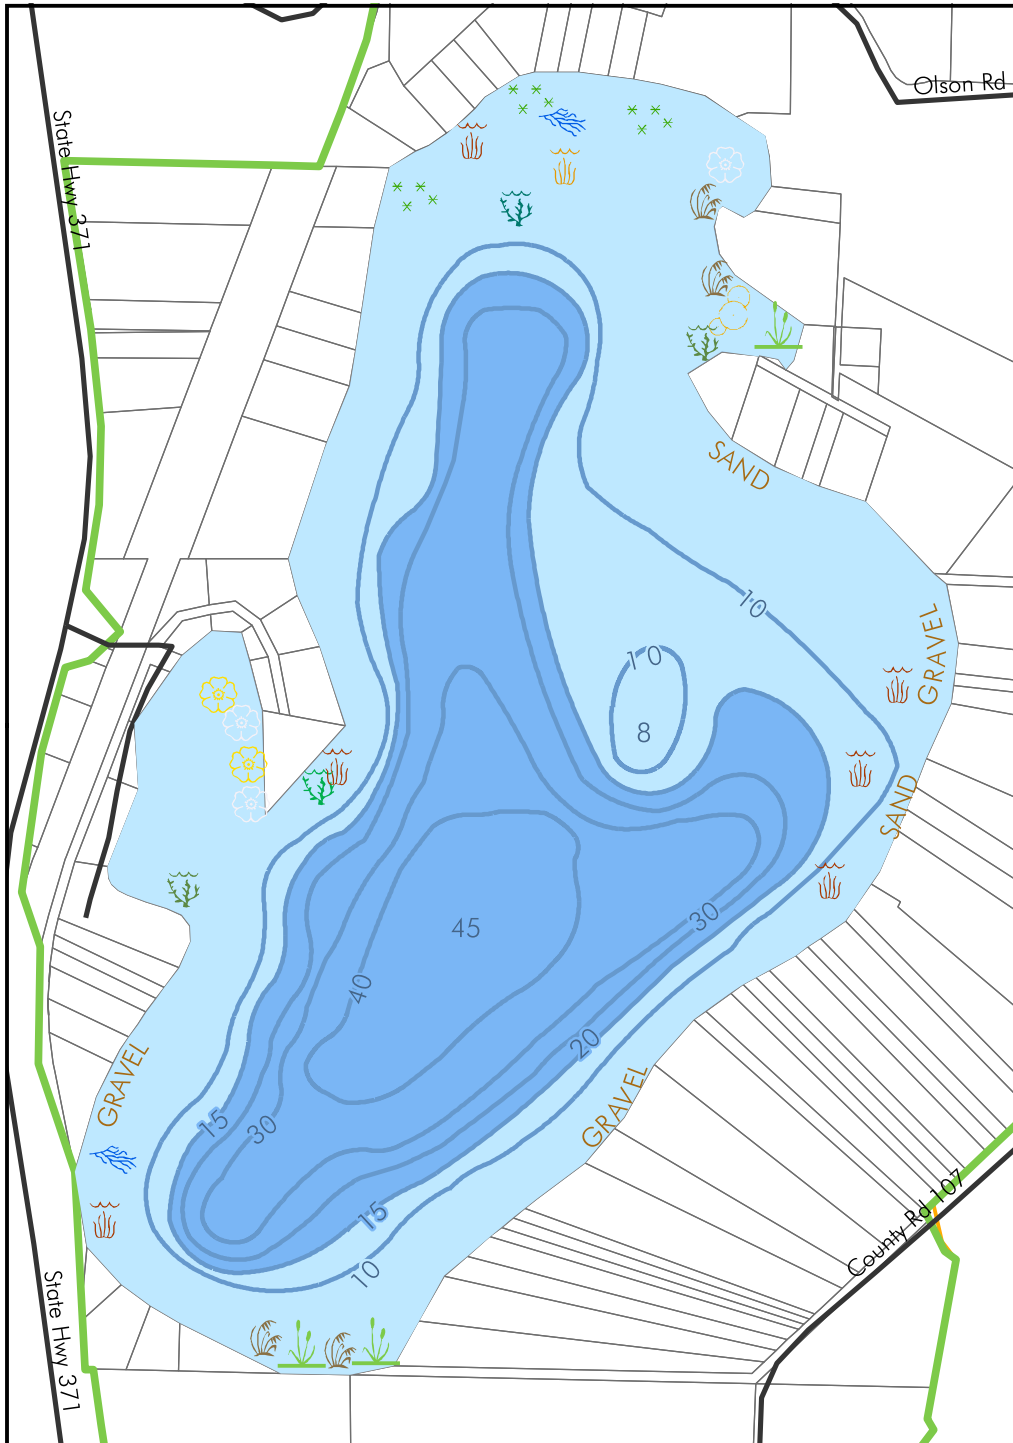

East Twin Lake

Aquatic Vegetation

Legend

Aquatic Vegetation

-  Bulrush
-  Bushy pondweed with niads
-  Cattail
-  Coontail
-  Curlyleaf pondweed
-  Flat-stemmed pondweed
-  Floating-leaf pondweed
-  Leafy pondweed
-  Pond scum
-  Watershield
-  White water lily
-  Yellow water lily
-  Lake Depth Contours in Feet
-  Littoral Zone
-  East Twin Lake Study Area
-  Parcel Boundaries
-  East Twin Lake
-  Roads
-  SAND Bottom Substrate