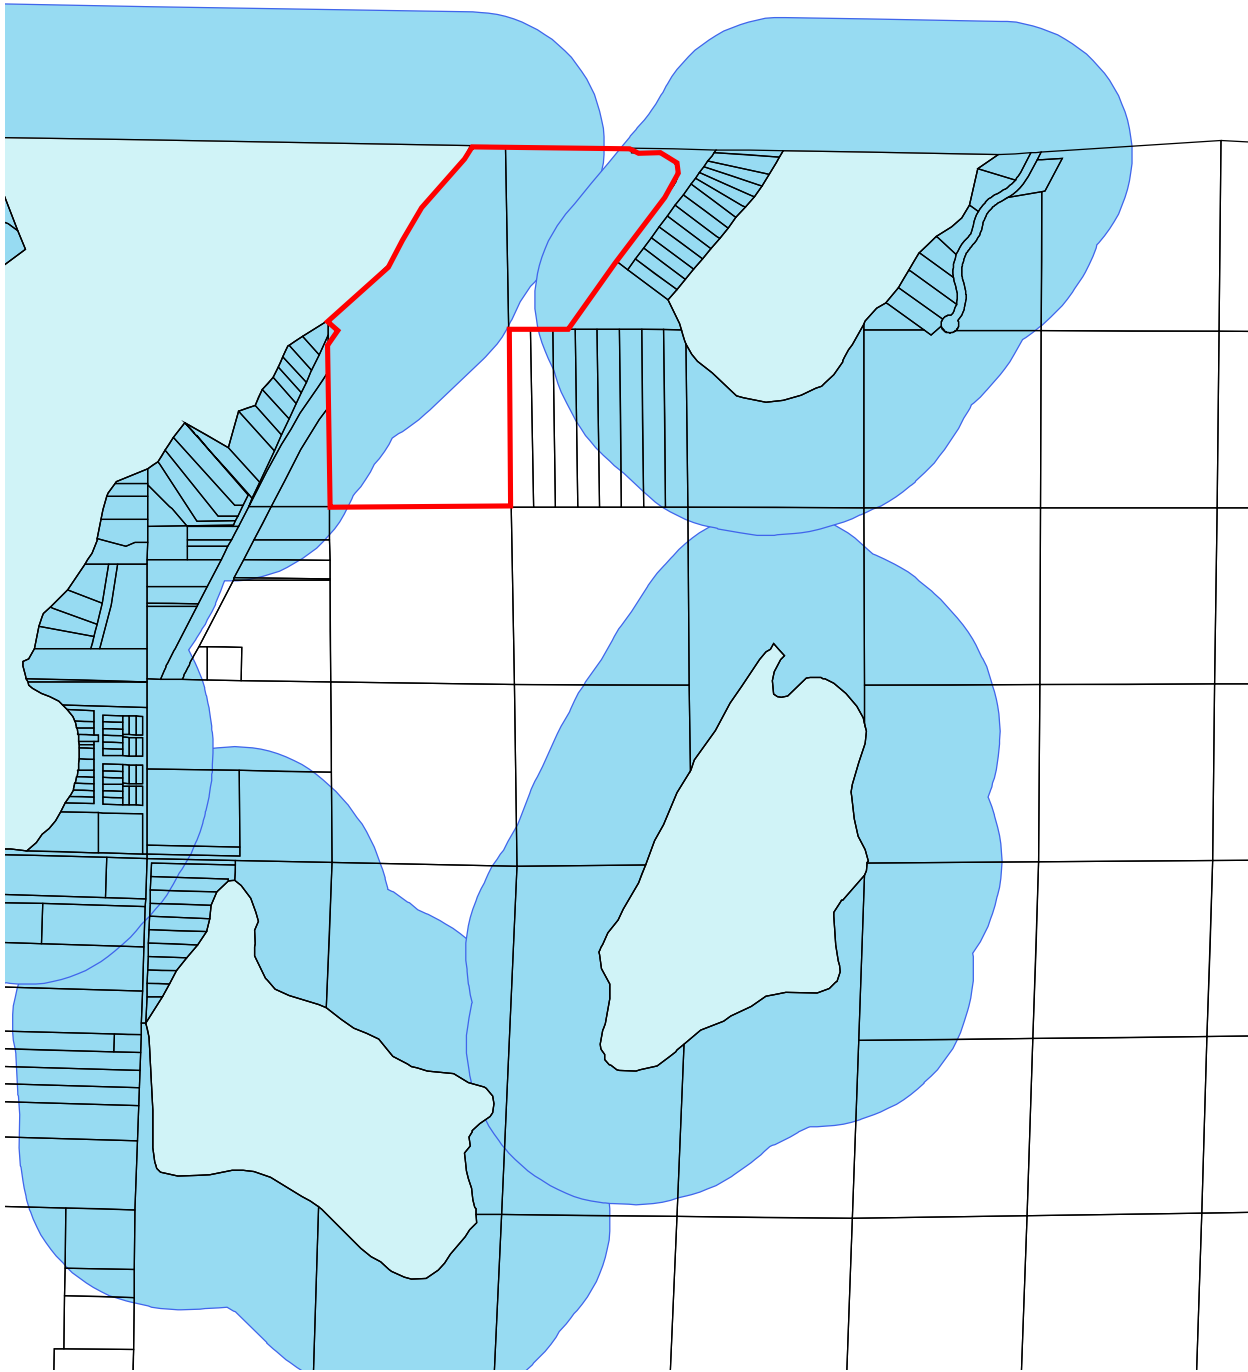

Shoreland Buffer Zone

-  1000' Shoreland Buffer
-  Northern Lights
-  Parcels

Created by: Community Growth Institute
Date: 10/24/2007
Source: Community Growth Institute